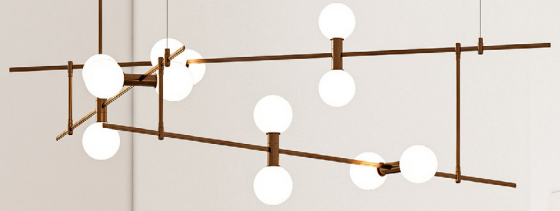

Finn
COLLECTION

313 Finn COLLECTION

Classic vintage elements inspired the Finn collection, celebrating the birth of mid century modern design with an updated perspective that suits the 21st century aesthetic. Simple, clean lines and solid heirloom quality construction are complemented by rounded forms and the organic beauty of wood grain and natural hand-applied woven raffia, creating a beautiful study in contrast.

the finn COLLECTION

CREDENZA
SKU: 313252-2803

**RECTANGULAR
LIFT-TOP
COCKTAIL TABLE**
SKU: 313360-2803

**ROUND END
TABLE**
SKU: 313364-2803

COCKTAIL OTTOMAN
SKU: 313370-2803

PANEL BED
QUEEN: 313125-2803
KING: 313126-2803
CAL KING: 313127-2803

ROUND MIRROR

SKU: 313123-2803

Round and round we go, this mirror spins us around like a vintage vinyl record. Metallic rings in an antique gold finish are held snugly in place by wood accents finished in a warm grey elm veneer. Inspired by quirky vintage design but streamlined to suit today's modern aesthetic, the Finn Mirror brings a note of playful chic to any space.

ACCENT TABLE

SKU: 313368-2803

If a perfectly designed space is a fashionable outfit, then a great accent table is the jewelry that completes the ensemble.

This piece features an angular modern hourglass shape in a radial spoke design that rises from the ground to support a flared wooden top in a warm grey elm finish, presenting your lamps or other decorative accessories like pieces of contemporary art.