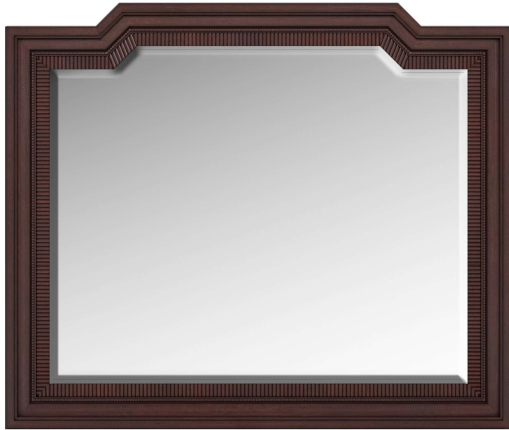

REVIVAL DRESSER MIRROR

SKU: 328120-1730

Crafted with precision and elegance, the Revival Dresser Mirror seamlessly combines classic style with modern appeal. The rich Napa Mahogany finish adds a touch of warmth and sophistication to any room. The frame is adorned with reeded trim, offering a traditional yet refined aesthetic. It is as versatile as it is striking, as it can be easily wall-hung in the desired location, or mounted to the matching dresser using the included supports to complete a bedroom setting.

Dimensions in Centimeters: w-50.2 x d-2.2 x h-42.2

Features: Style(s): Traditional Finish(es): Napa Mahogany Material(s): Rubberwood solids, Glass, Resin Frame features heavy molding with reeded trim Mirror features 1-in beveled edge Can be wall-hung or mounted to dresser with included supports