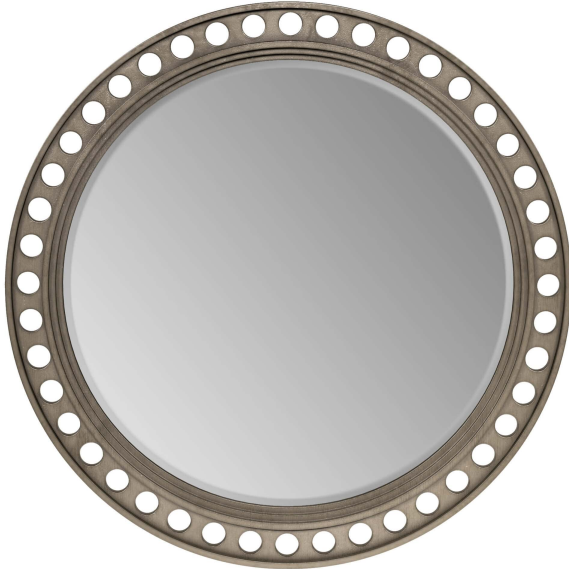

## COVE ROUND MIRROR

**SKU:** 349123-2743

Embrace elegance with every glance into this meticulously crafted mirror, designed to elevate your space with its luxurious charm. What truly sets this mirror apart is its round frame, adorned with captivating circular orb cutouts. This unique design element adds a touch of whimsy and intrigue, turning a functional piece into a striking work of art.

---

**Dimensions in Centimeters:** w-111.76 x d-5.08 x h-111.76

**Dimensions in Inches:** w-44 x d-2 x h-44

**Features:** Style(s): Transitional, Glam Finish(es): Mica  
Material(s): Rubberwood solids, Primavera Veneer, Glass  
Round frame features circular orb cutouts 1-in beveled mirror edge Designed to be wall-hung only

**Weight:** 39.68