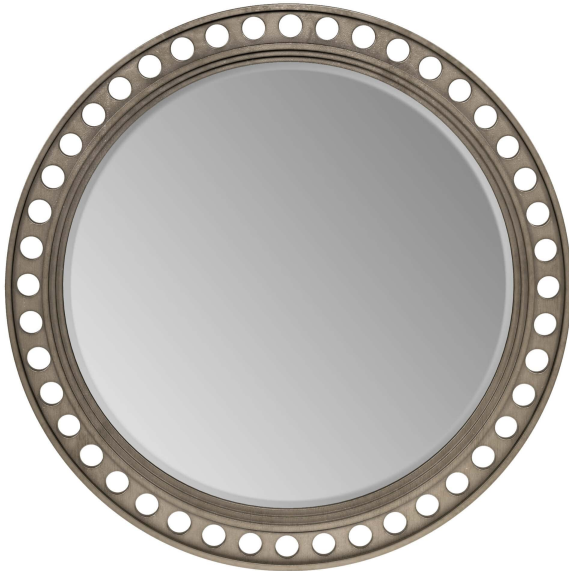

COVE ROUND MIRROR

SKU: 349123-2743

Embrace elegance with every glance into this meticulously crafted mirror, designed to elevate your space with its luxurious charm. What truly sets this mirror apart is its round frame, adorned with captivating circular orb cutouts. This unique design element adds a touch of whimsy and intrigue, turning a functional piece into a striking work of art.

Dimensions in Centimeters: w-111.76 x d-5.08 x h-111.76

Dimensions in Inches: w-44 x d-2 x h-44

Features: Style(s): Transitional, Glam Finish(es): Mica
Material(s): Rubberwood solids, Primavera Veneer, Glass
Round frame features circular orb cutouts 1-in beveled mirror edge Designed to be wall-hung only