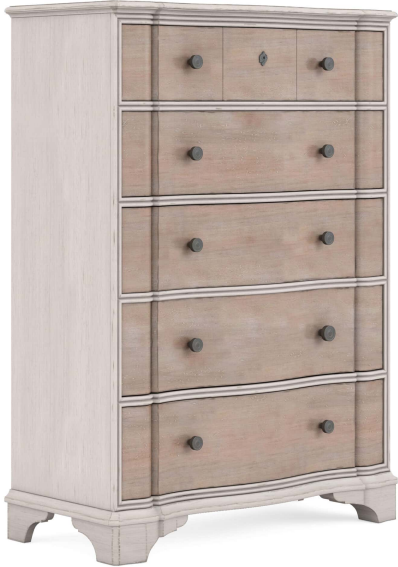

## ALCOVE DRAWER CHEST

**SKU:** 321150-2801

Maximum storage in a smaller footprint, our Alcové Drawer Chest provides five spacious drawers to create a clutter-free environment, promoting a sense of calm and order in your bedroom. The hardware complements the two-tone finish beautifully, adding a touch of vintage charm and enhancing the overall aesthetic of casual elegance.

---

**Dimensions in Centimeters:** w-106.68 x d-50.8 x h-147.32

**Dimensions in Inches:** w-42 x d-20 x h-58

**Features:** Style: Casual Traditional Finish(es): Belgian Ivory, Washed Maple Material(s): Acacia Solids, Maple Veneers, Metal Five (5) drawers for storage Bottom drawers feature cedar lining Burnished brass metal hardware Convex drawer fronts with Belgian Ivory parting rails